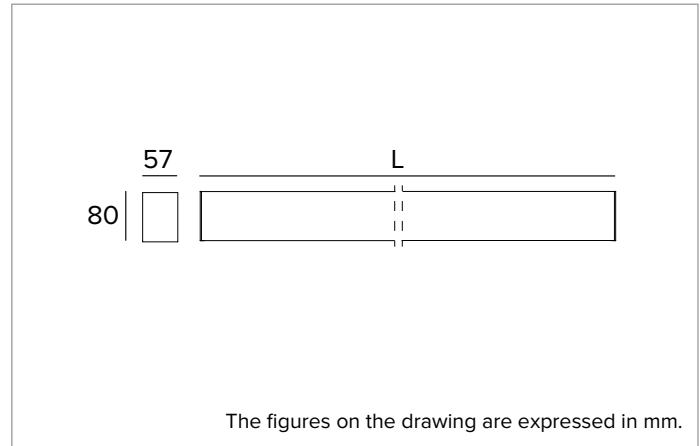

T022BX940ELPW | LOGICO EASY Stand Alone 57 - UGR19

Linear stand alone LED fixture for ceiling mounted or suspension installation. Emergency version

	4000K	H(m)	D1(m)	D2(m)	E _{max} (lx)		
Ra90		83°	89°				
Fixture Power	79W	1	1.78	1.97	1358		
Source Flux	6654lm	2	3.56	3.94	340		
Fixture Flux	6654lm	3	5.33	5.91	151		
Efficacy	84lm/W	4	7.11	7.88	85		
G0300	I _{max} =226cd/klm	I _{max}	1502cd	5	8.89	9.85	54