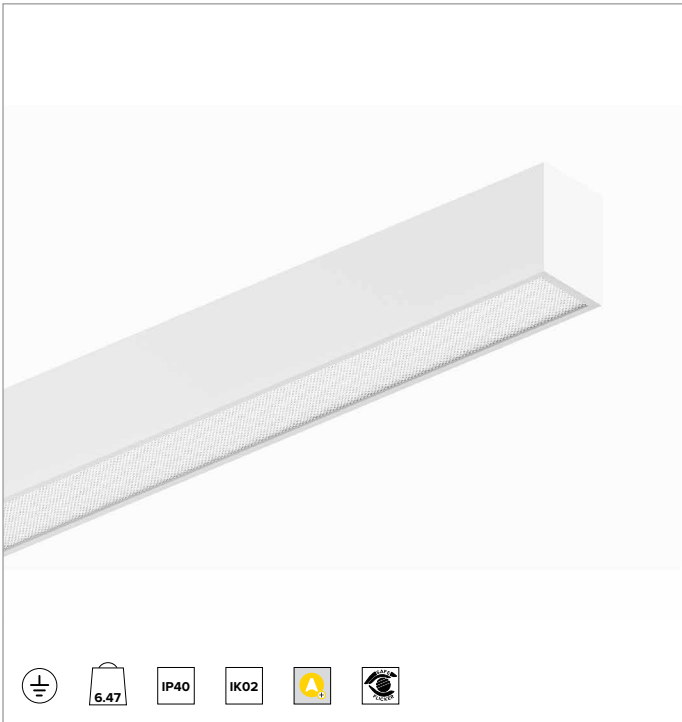

T022BX940ELPW | LOGICO EASY Stand Alone 57 - UGR19

Linear stand alone LED fixture for ceiling mounted or suspension installation. Emergency version

	4000K	H(m)	D1(m)	D2(m)	E _{max} (lx)		
Ra90		83°	89°				
Fixture Power	79W	1	1.78	1.97	1358		
Source Flux	6654lm	2	3.56	3.94	340		
Fixture Flux	6654lm	3	5.33	5.91	151		
Efficacy	84lm/W	4	7.11	7.88	85		
G0300	I _{max} =226cd/klm	I _{max}	1502cd	5	8.89	9.85	54